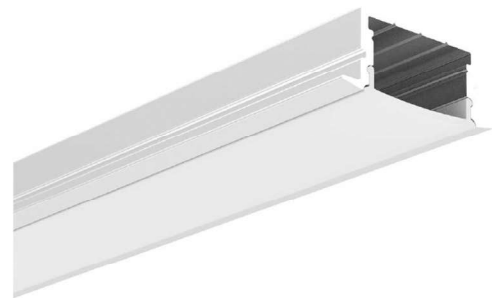

PRODUCT SPECIFICATION

PRODUCT DATA

Product code	FZ/61008/W/3K
Collection	LED Profile
Product category	Linear Profile Light
Product Name	Aluzone 3012
Mounting Type/Location	Recessed

DIMENSION & WEIGHT

LxWxH (mm)	Various x 30 x 12.8mm
Cut out (mm)	N/A

MATERIAL & COLOR

Finish/Color	White
Body Material	Extruded Aluminium

ELECTRICAL DATA

Power (Nominal)	Max.24W
Input voltage (Nominal)	220-240V
Colour rendition index	>90
Luminus Flux	90-110lm/W
Color Temperature	3000°K-6000°K
Warranty	3 Years

IMAGE