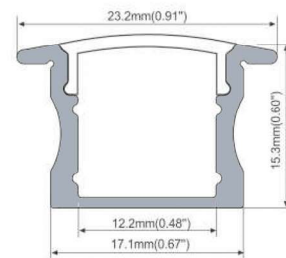

TECHNICAL DRAWING