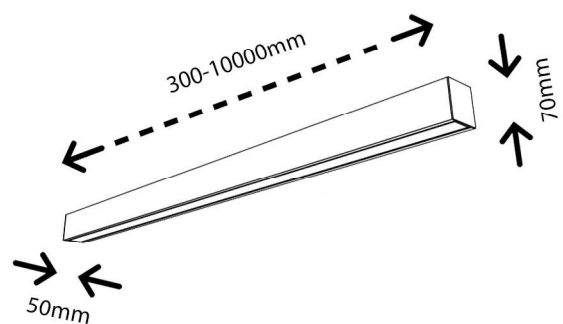

PRODUCT SPECIFICATION

PRODUCT DATA

Product code	LL/31012/B/3K
Collection	Surface Linear
Product category	Linear Light
Product Name	Logan S-Series 5070
Mounting Type/Location	Surface, Indoor

DIMENSION & WEIGHT

LxWxH (mm)	Various x 50 x 70mm
Cut out (mm)	N/A

MATERIAL & COLOR

Finish/Color	Black/White/Gray
Body Material	Die-cast Aluminum

ELECTRICAL DATA

Power (Nominal)	Max.60W/m
Input voltage (Nominal)	220-240V
Colour rendition index	>90
Luminus Flux	90-110lm/W
Color Temperature	3000°K-6000°K
Warranty	3 Years

IMAGE

TECHNICAL DRAWING

LIGHT DISTRIBUTION