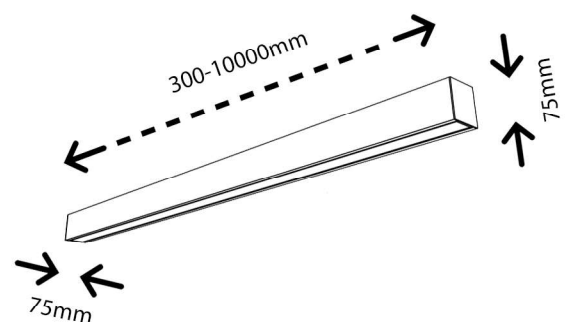

TECHNICAL DRAWING