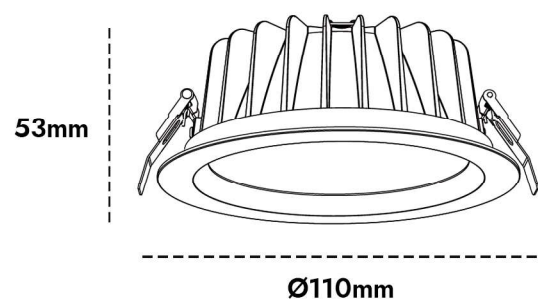

PRODUCT SPECIFICATION

PRODUCT DATA

Product code	DL/21003
Collection	Architectural
Product category	Down Light
Product Name	Ayra I
Mounting Type/Location	Recessed, Indoor

DIMENSION & WEIGHT

LxWxH (mm)	Ø110x53mm
Cut out (mm)	Ø90-100mm

MATERIAL & COLOR

Finish/Color	White
Body Material	Aluminum+PC

ELECTRICAL DATA

Power (Nominal)	Max. 13W
Input voltage (Nominal)	220-240V
Colour rendition index	>90
Luminus Flux	110-120W/m
Color Temperature	3000°K-6000°K
Warranty	3 Years

IMAGE

TECHNICAL DRAWING

REFLECTOR