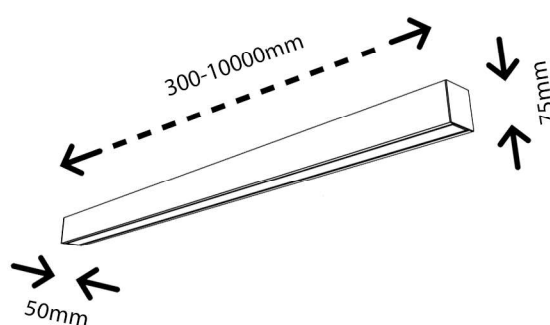

PRODUCT SPECIFICATION

PRODUCT DATA

Product code	LL/31008/B/3K
Collection	Recessed Linear
Product category	Linear Light
Product Name	Albie R-Series 5075
Mounting Type/Location	Recessed, Indoor

DIMENSION & WEIGHT

LxWxH (mm)	Various x 50 x 75mm
Cut out (mm)	N/A

MATERIAL & COLOR

Finish/Color	Black/White/Gray
Body Material	Die-cast Aluminum

ELECTRICAL DATA

Power (Nominal)	Max. 40W/m
Input voltage (Nominal)	220-240V
Colour rendition index	>90
Luminous Flux	90-110lm/W
Color Temperature	3000°K-6000°K
Warranty	3 Years

IMAGE

TECHNICAL DRAWING

LIGHT DISTRIBUTION