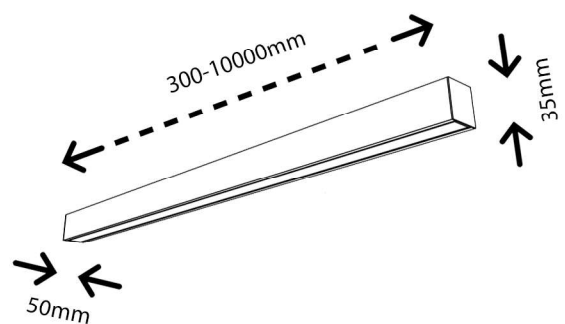

PRODUCT SPECIFICATION

PRODUCT DATA

Product code	LL/31007/B/3K
Collection	Recessed Linear
Product category	Linear Light
Product Name	Albie R-Series 5035
Mounting Type/Location	Recessed, Indoor

DIMENSION & WEIGHT

LxWxH (mm)	Various x 50 x 35mm
Cut out (mm)	N/A

MATERIAL & COLOR

Finish/Color	Black/White/Gray
Body Material	Die-cast Aluminum

ELECTRICAL DATA

Power (Nominal)	Max. 40W/m
Input voltage (Nominal)	220-240V
Colour rendition index	>90
Luminous Flux	90-110lm/W
Color Temperature	3000°K-6000°K
Warranty	3 Years

IMAGE

TECHNICAL DRAWING

LIGHT DISTRIBUTION