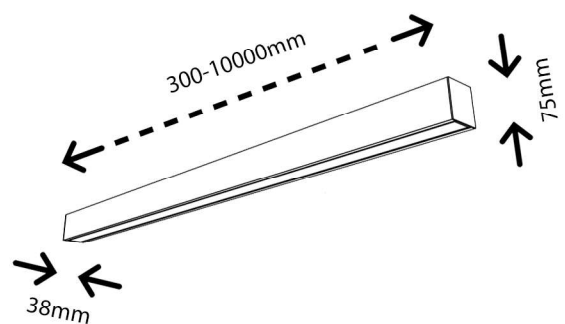

PRODUCT SPECIFICATION

PRODUCT DATA

Product code	LL/31006/B/3K
Collection	Recessed Linear
Product category	Linear Light
Product Name	Albie R-Series 3875
Mounting Type/Location	Recessed, Indoor

DIMENSION & WEIGHT

LxWxH (mm)	Various x 38 x 75mm
Cut out (mm)	N/A

MATERIAL & COLOR

Finish/Color	Black/White/Gray
Body Material	Die-cast Aluminum

ELECTRICAL DATA

Power (Nominal)	Max. 40W/m
Input voltage (Nominal)	220-240V
Colour rendition index	>90
Luminous Flux	90-110lm/W
Color Temperature	3000°K-6000°K
Warranty	3 Years

IMAGE

TECHNICAL DRAWING

LIGHT DISTRIBUTION