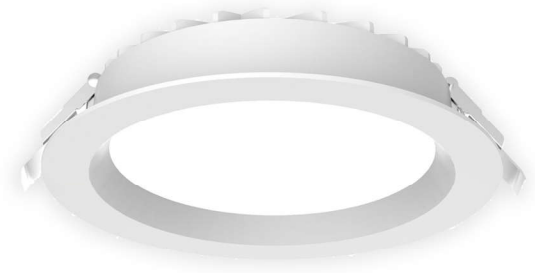

PRODUCT SPECIFICATION

PRODUCT DATA

Product code	DL/21001
Collection	Architectural
Product category	Down Light
Product Name	Bente IV
Mounting Type/Location	Recessed, Indoor

DIMENSION & WEIGHT

LxWxH (mm)	Ø170x45mm
Cut out (mm)	Ø140-150mm

MATERIAL & COLOR

Finish/Color	White
Body Material	Aluminum+PC

ELECTRICAL DATA

Power (Nominal)	Max. 18W
Input voltage (Nominal)	220-240V
Colour rendition index	>90
Luminus Flux	100-110W/m
Color Temperature	3000°K-6000°K
Warranty	3 Years

IMAGE